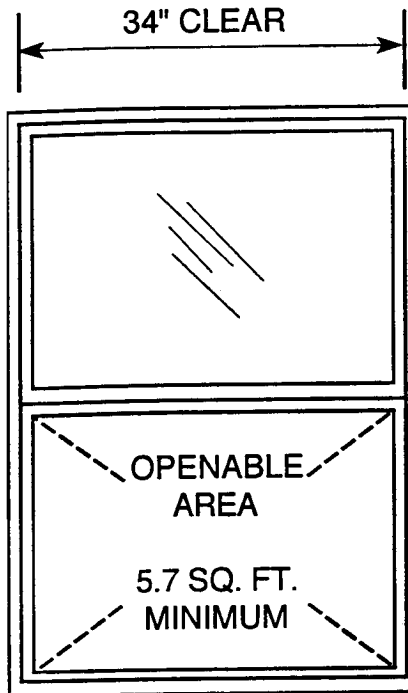

MINIMUM SIZE WINDOW FOR 20" CLEAR WIDTH

MINIMUM SIZE WINDOW FOR 24" CLEAR HEIGHT

SILL HEIGHT
44" MAXIMUM

FLOOR

**MINIMUM SIZED RESCUE OR ESCAPE
WINDOWS FROM SLEEPING ROOMS
Section 310.4**